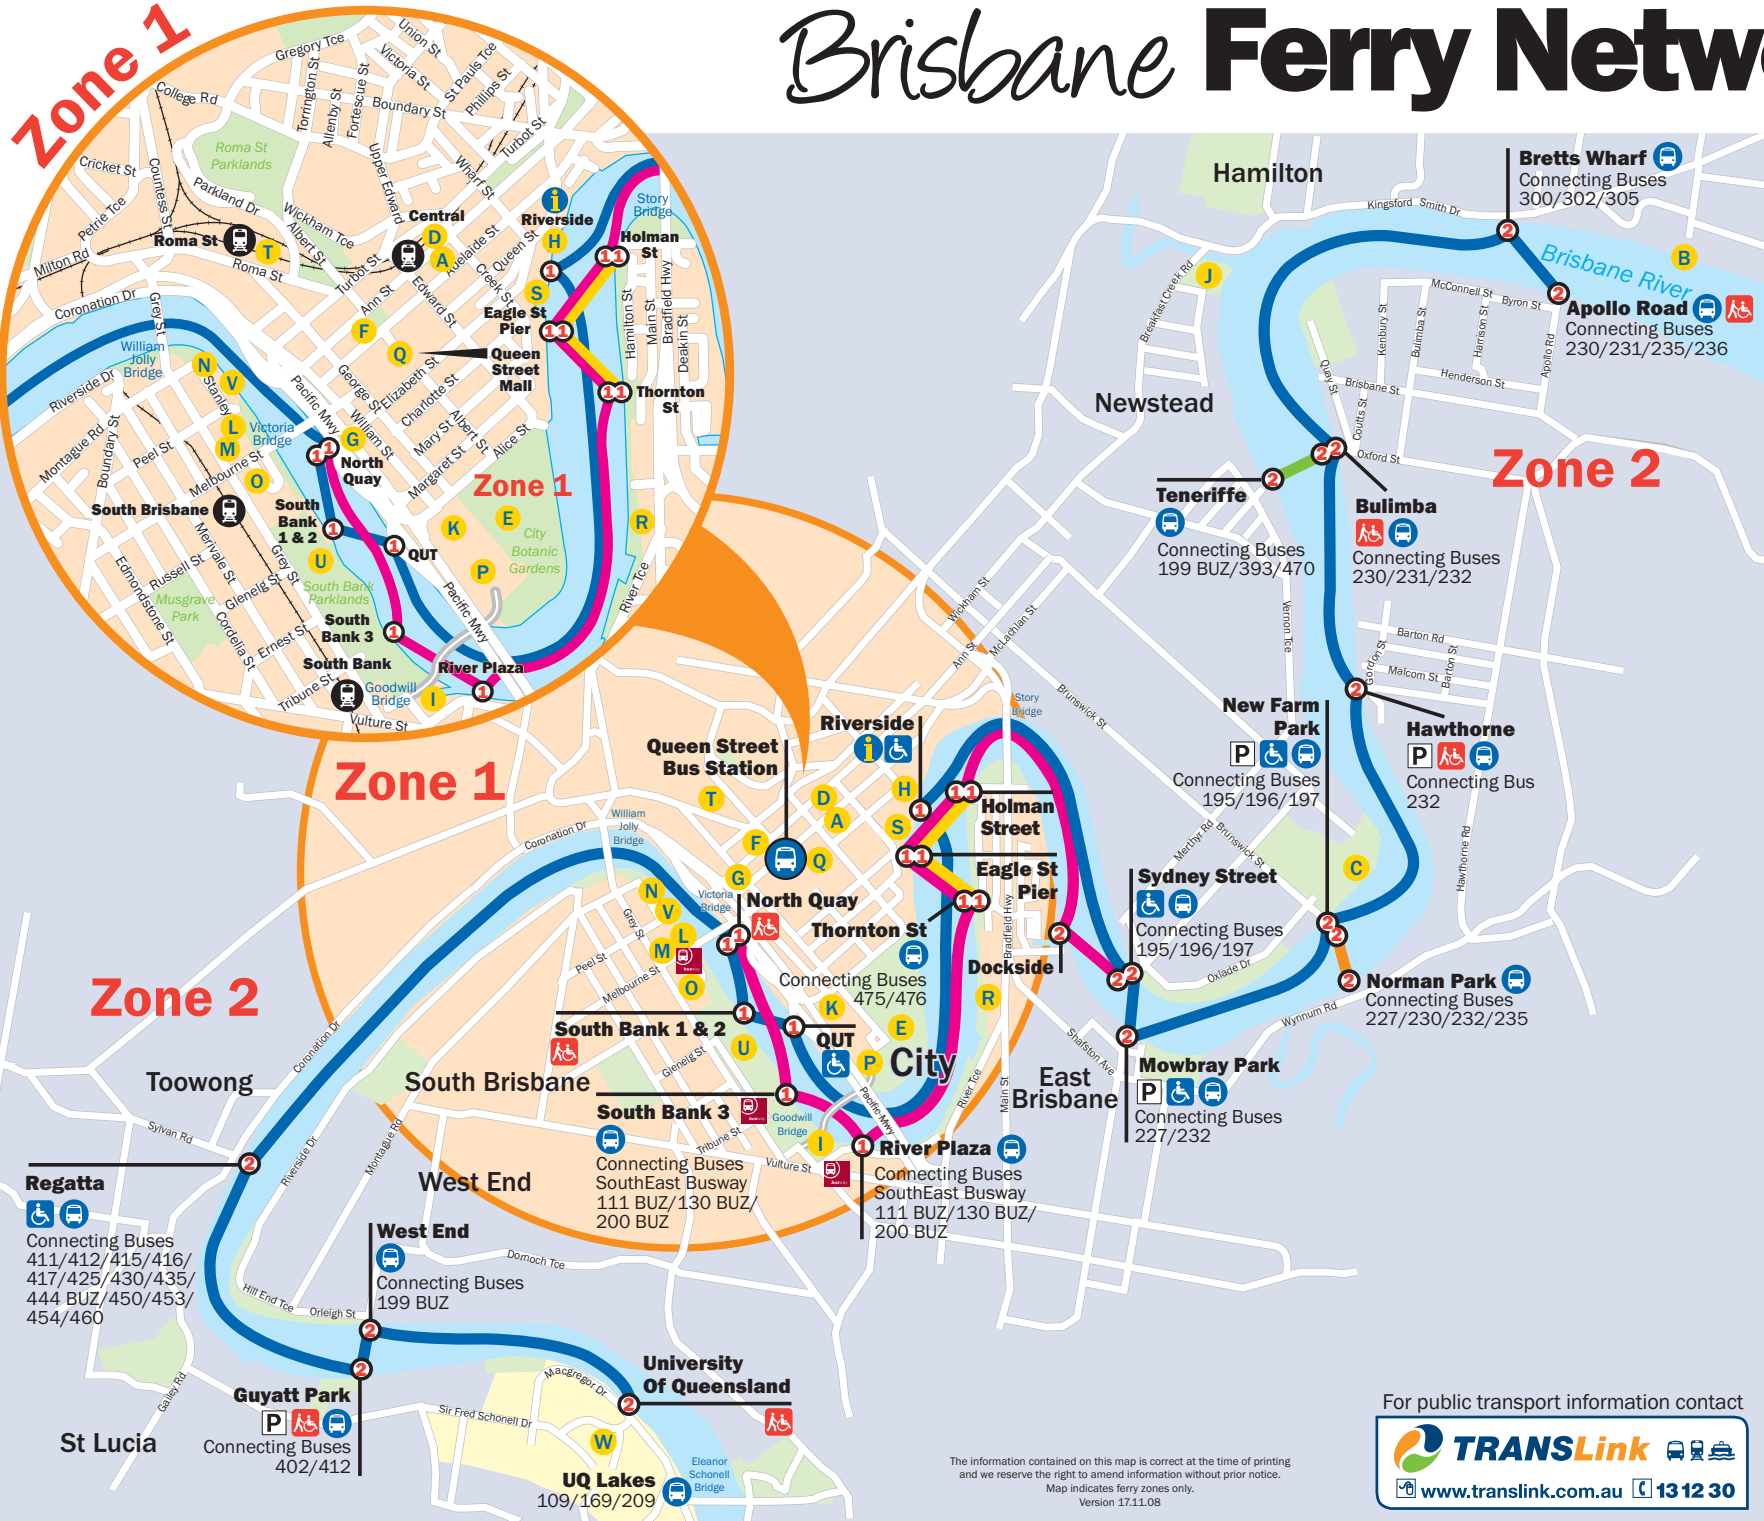

# Brisbane Ferry Network

## Places of Interest

- A** ANZAC Square
- B** Brisbane Cruise Terminal
- C** Brisbane Powerhouse
- D** Central Station
- E** City Botanic Gardens
- F** City Hall
- G** Conrad Treasury Casino
- H** Customs House
- I** Maritime Museum
- J** Newstead House
- K** Parliament House
- L** Queensland Art Gallery
- M** Queensland Museum and Science Centre
- N** Queensland Gallery of Modern Art
- O** Queensland Performing Arts Centre
- P** Queensland University of Technology
- Q** Queen Street Mall
- R** Riverlife Adventure Centre
- S** Riverside
- T** Roma Street Transit Centre
- U** South Bank
- V** State Library of Queensland
- W** University of Queensland

## Legend

- 2** Ferry Terminal & zone number
- CityCat
- Inner City Ferry
- Cross River Ferries
- P** Parking
- Disabled Access
- Assisted Mobility Impaired Access
- Connecting Bus Services
- Information Centre
- Busway Station