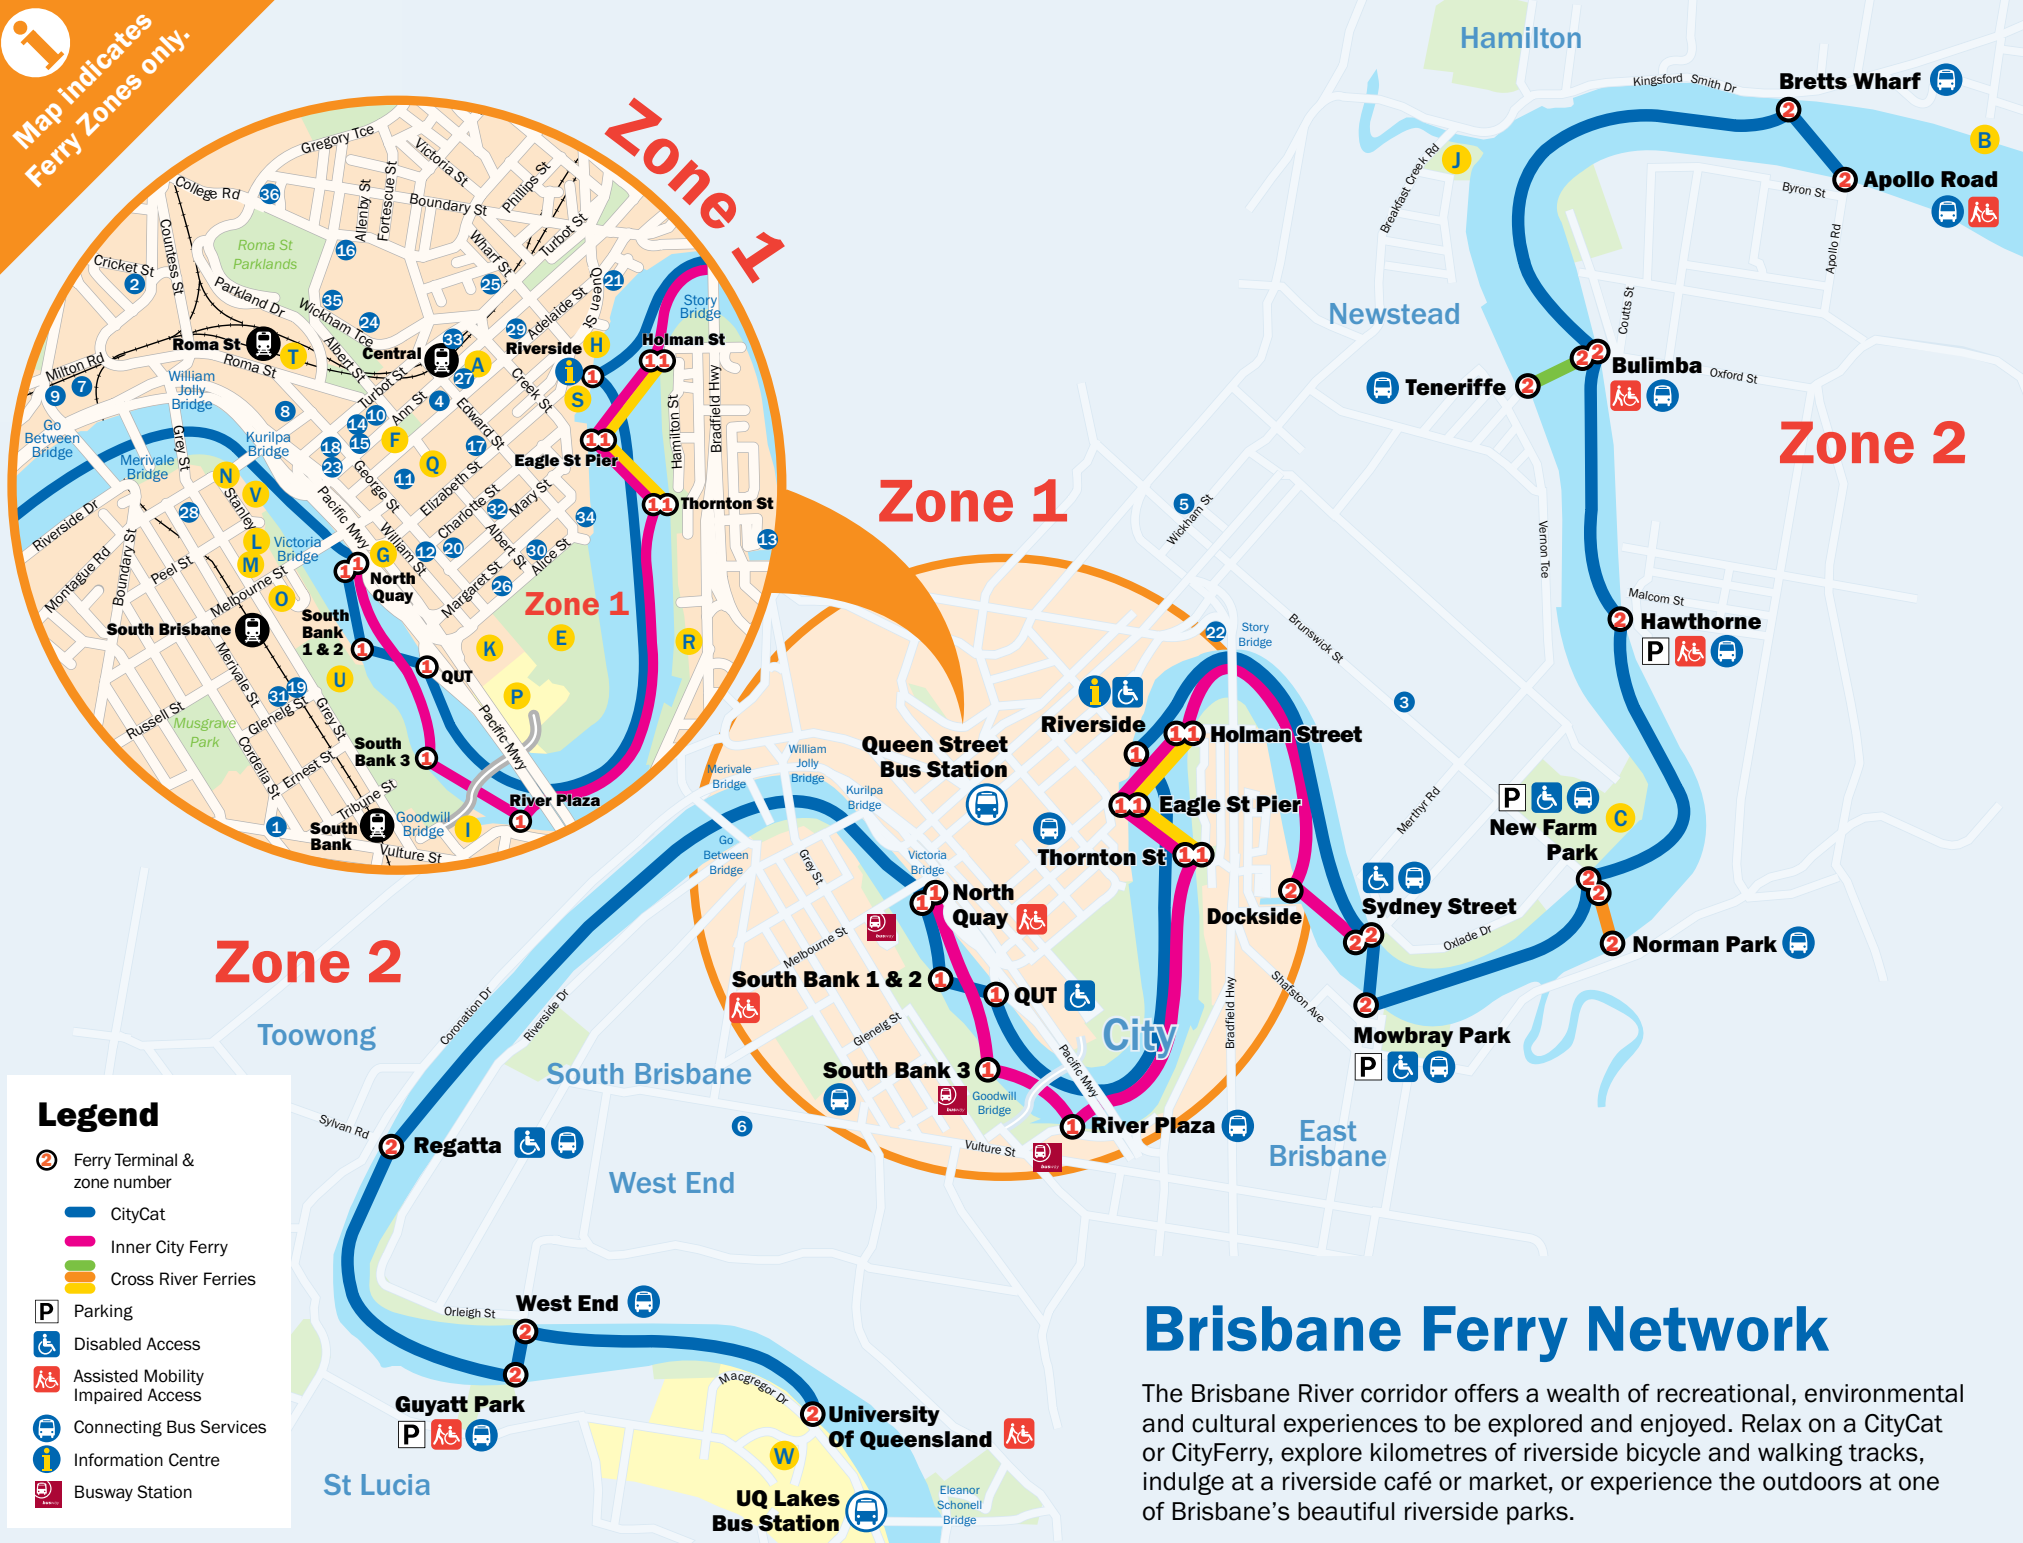

i Map indicates Ferry Zones only.

- Legend**
- Ferry Terminal & zone number
 - CityCat
 - Inner City Ferry
 - Cross River Ferries
 - Parking
 - Disabled Access
 - Assisted Mobility Impaired Access
 - Connecting Bus Services
 - Information Centre
 - Busway Station

Brisbane Ferry Network

The Brisbane River corridor offers a wealth of recreational, environmental and cultural experiences to be explored and enjoyed. Relax on a CityCat or CityFerry, explore kilometres of riverside bicycle and walking tracks, indulge at a riverside café or market, or experience the outdoors at one of Brisbane's beautiful riverside parks.

- 10 Sebel / Citigate
- 11 Chifley
- 12 Conrad Treasury
- 13 Dockside
- 14 Explorers
- 15 George Williams
- 16 Grand Chancellor
- 17 Hilton
- 18 Ibis
- 19 Mantra
- 20 Marque
- 21 Marriott
- 22 Medina
- 23 Mercure
- 24 Metro Tower Mill
- 25 Novotel
- 26 Quay West
- 27 Rendezvous

- 28 Riverside
- 29 Rothbury
- 30 Royal on the Park
- 31 Rydges
- 32 Sebel Suites
- 33 Sofitel
- 34 Stamford Plaza
- 35 Urban
- 36 Watermark

Places of Interest

- A ANZAC Square
- B Brisbane Cruise Terminal
- C Brisbane Powerhouse
- E City Botanic Gardens
- F City Hall
- G Conrad Treasury Casino
- H Customs House
- I Maritime Museum
- J Newstead House
- K Parliament House
- L Queensland Art Gallery
- M Queensland Museum and Science Centre
- N Queensland Gallery of Modern Art
- O Queensland Performing Arts Centre
- P Queensland University of Technology
- Q Queen Street Mall
- R Riverlife Adventure Centre
- S Riverside
- T Roma Street Transit Centre
- U South Bank
- V State Library of Queensland
- W University of Queensland